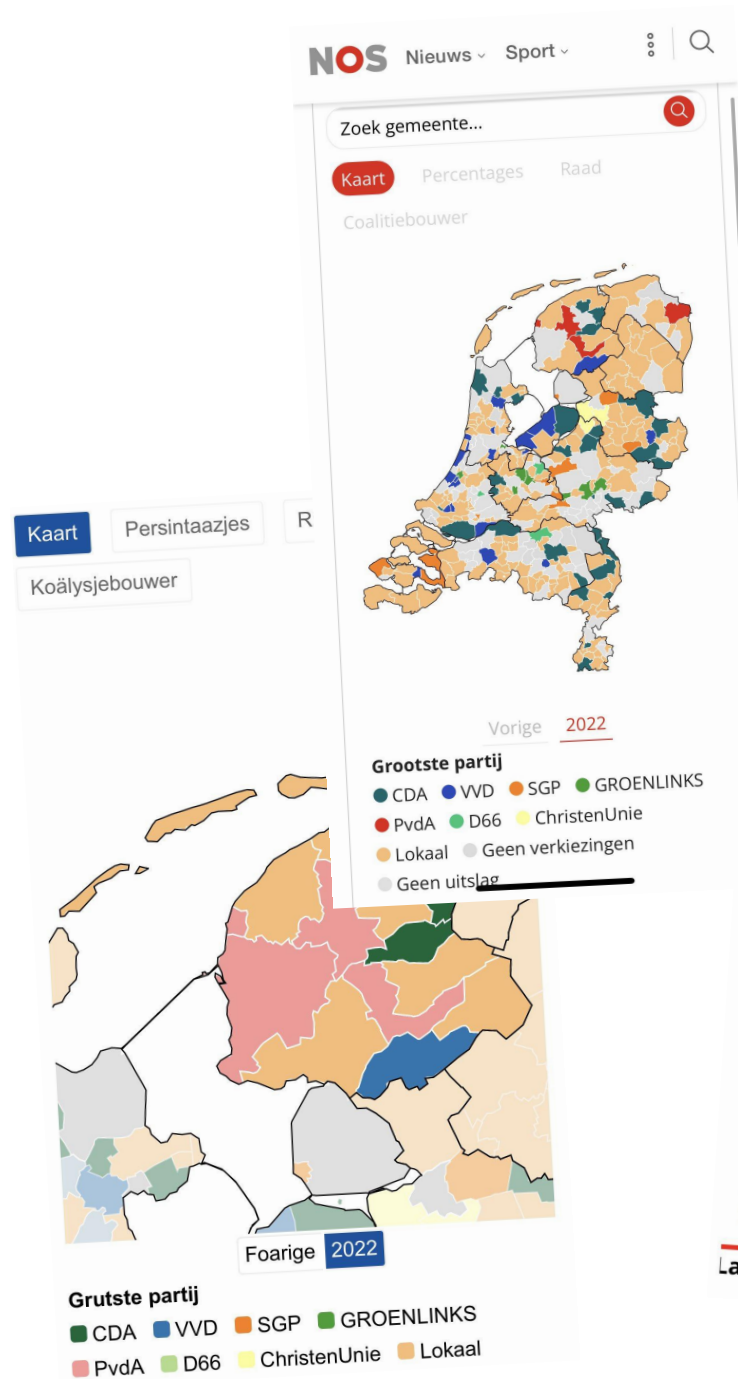

Challenge 3

Work 'one for many': one data set leads to many different stories, but everyone uses the same statistics