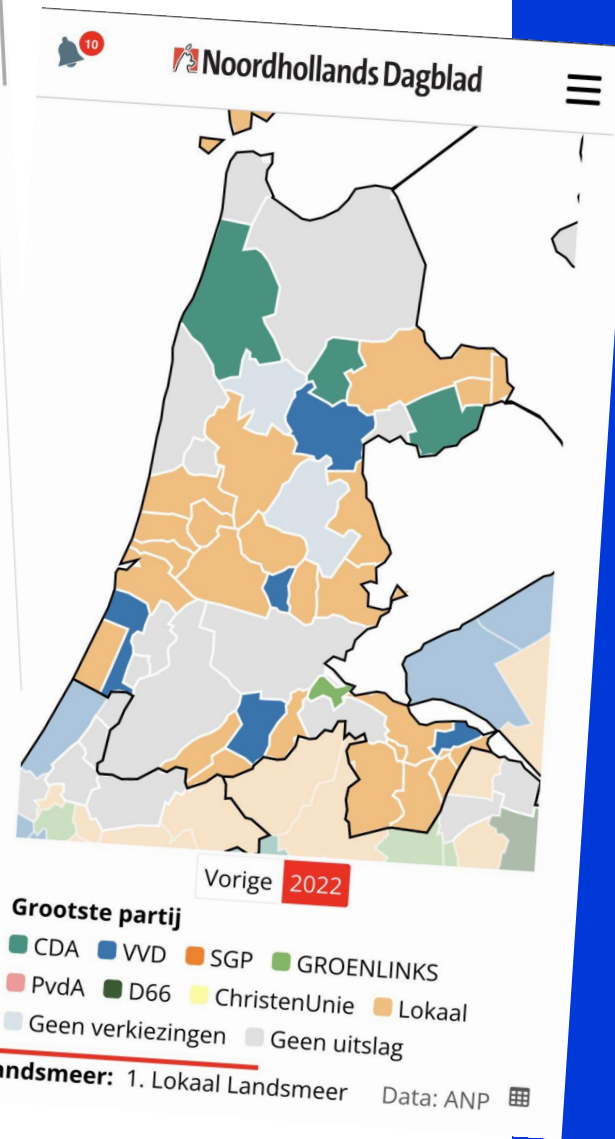

Challenge 3

Work 'one for many': one data set leads to many different stories, but everyone uses the same statistics