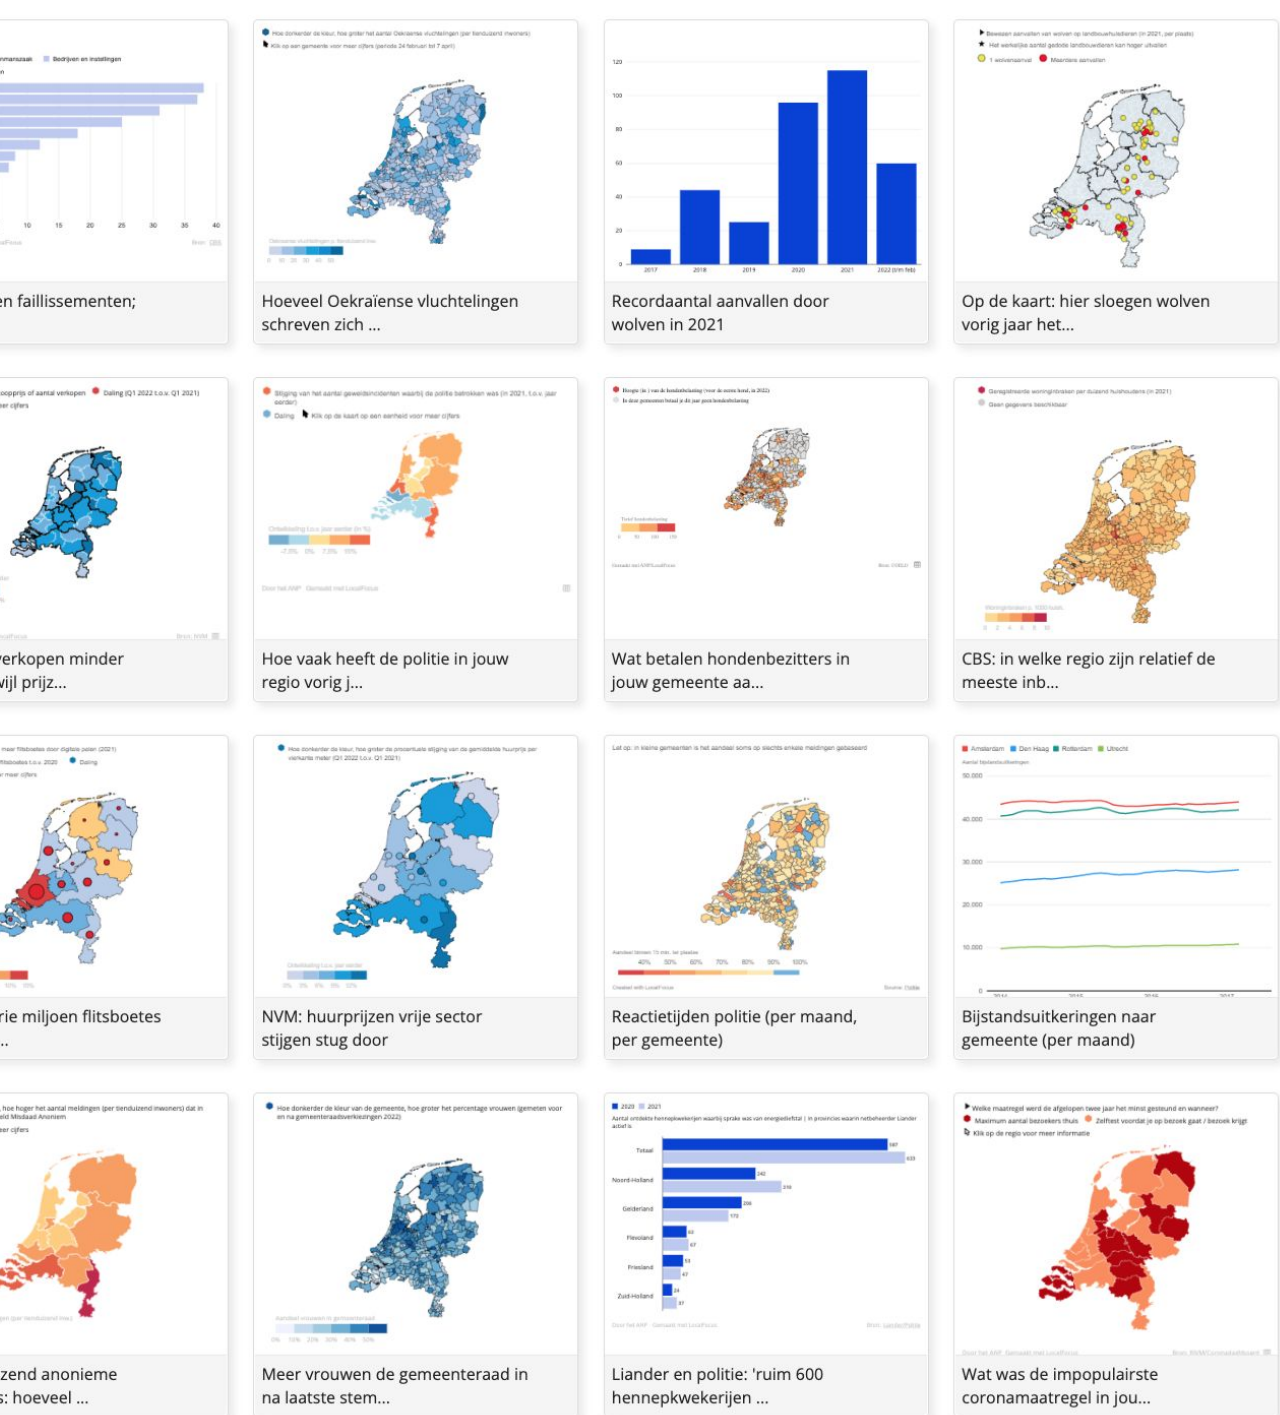

1. News service: Daily feed of graphics (easily customized) and news articles based on data.